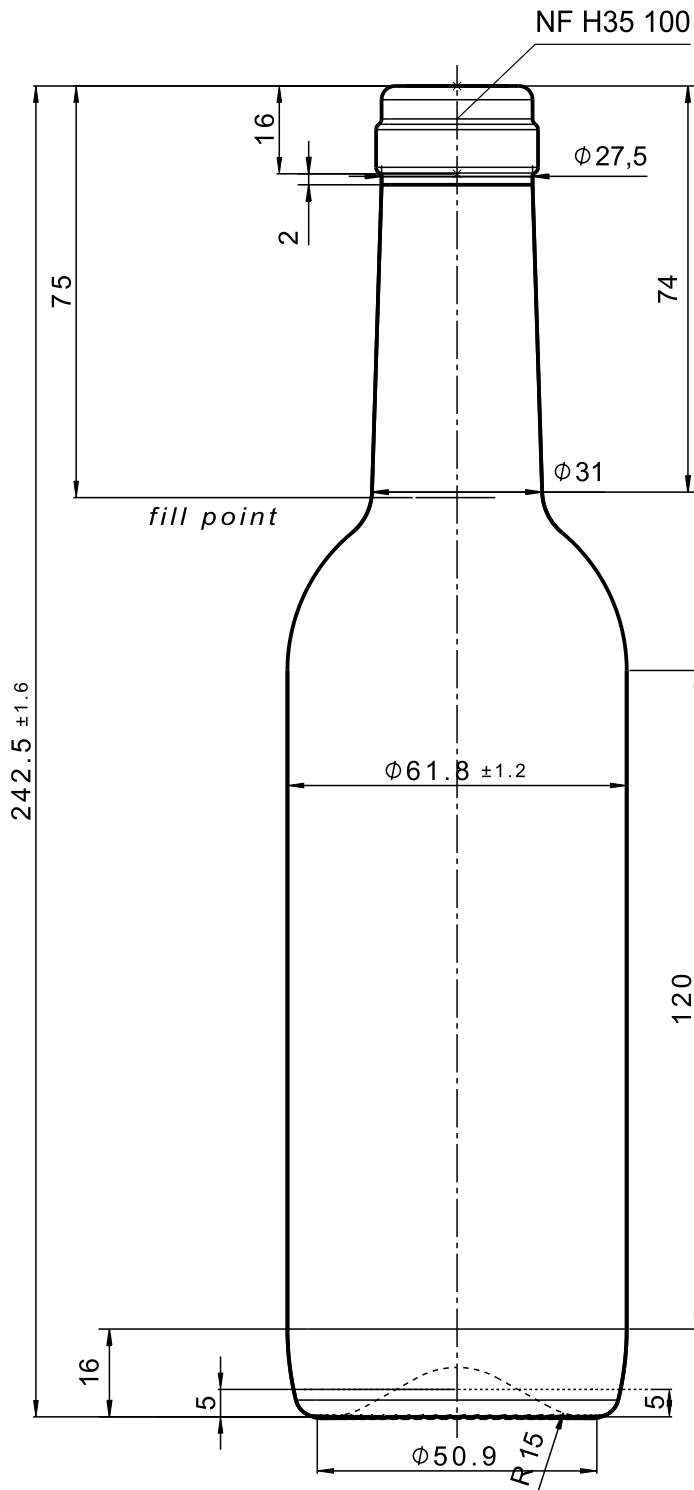

# BORDOLESE 0.375

KMC  
GLASS

- ⊗ Bordolese 0.375
- ⊗ Weight - 292 g
- ⊗ Filling CAP - 375 ml
- ⊗ Color - Olive Green
- ⊗ Diameter -  $61.8 \pm 1.2$
- ⊗ Entrance bore diameter - 18.5

www.kmc.glass  
sales@kmc.glass