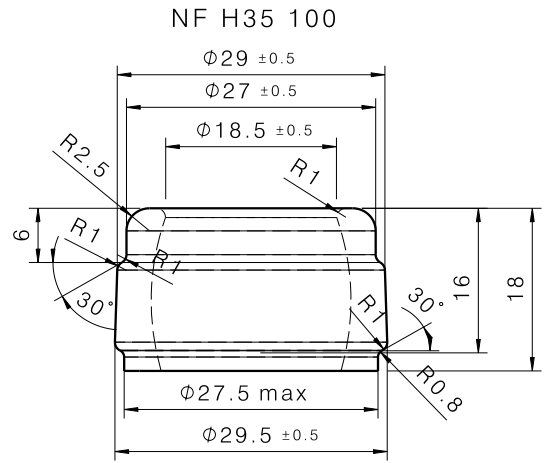

# BORDOLESE 0.375

KMC  
GLASS

- ⊗ Bordolese 0.375
- ⊗ Weight - 292 g
- ⊗ Filling CAP - 375 ml
- ⊗ Color - Olive Green
- ⊗ Diameter -  $61.8 \pm 1.2$
- ⊗ Entrance bore diameter - 18.5

www.kmc.glass  
sales@kmc.glass